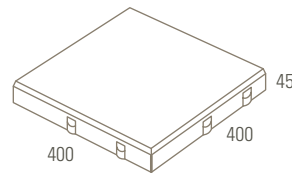

Broadway 400

6.25 units per m²