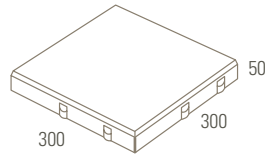

Charcoal

Nutmeg

Almond

Sandune

Broadway 150

22.2 units per m²

* Only available in Charcoal or Almond Colour

Broadway 300