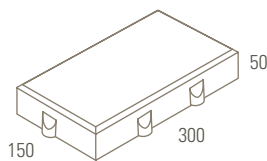

Charcoal

Nutmeg

Almond

Sandune

Broadway 150

22.2 units per m²

* Only available in Charcoal or Almond Colour

Broadway 300